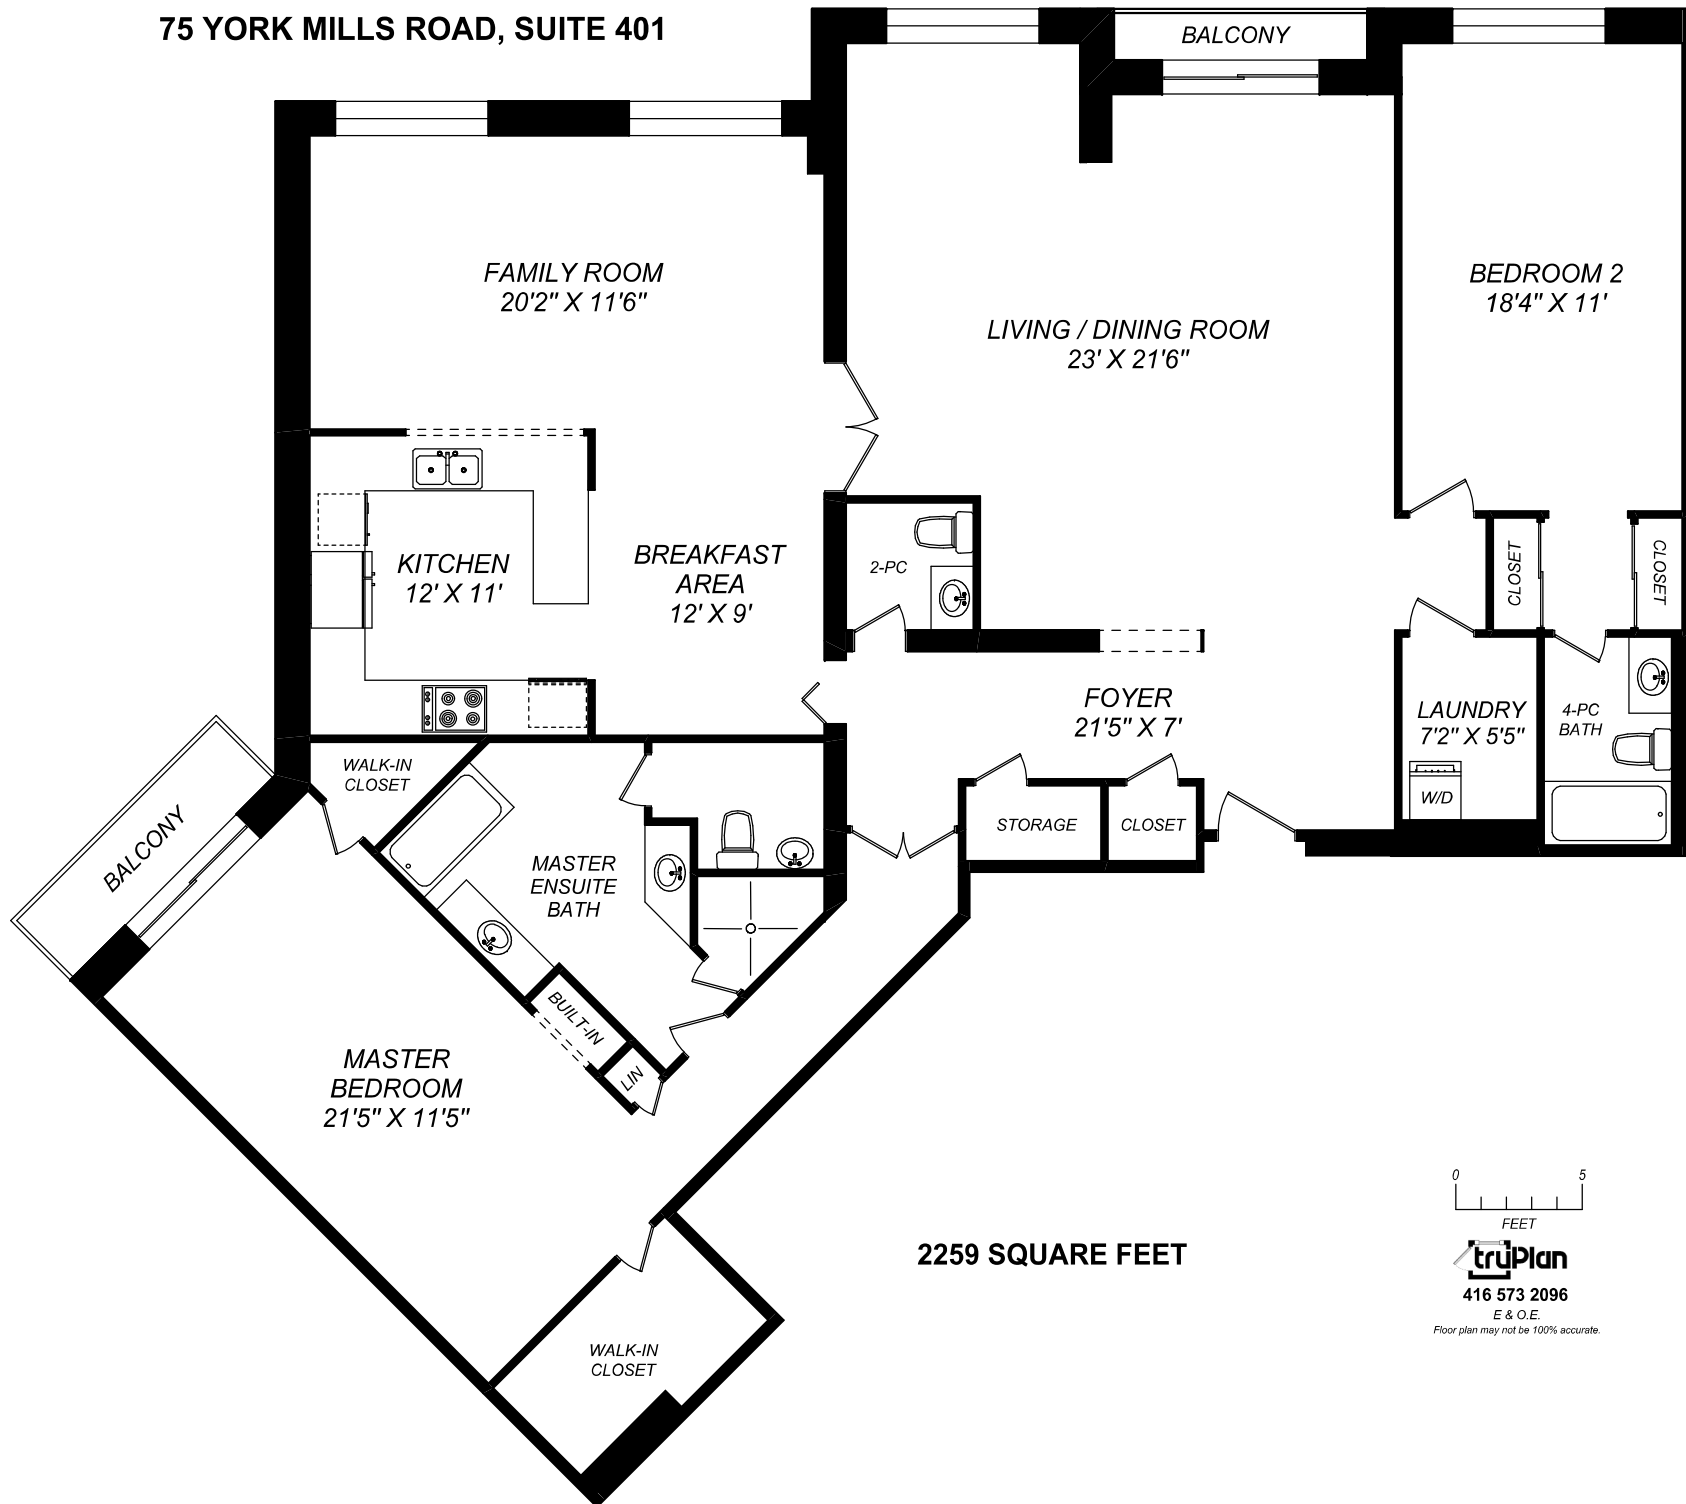

75 YORK MILLS ROAD, SUITE 401

FEET
truPlan

416 573 2096

E & O.E.

Floor plan may not be 100% accurate.