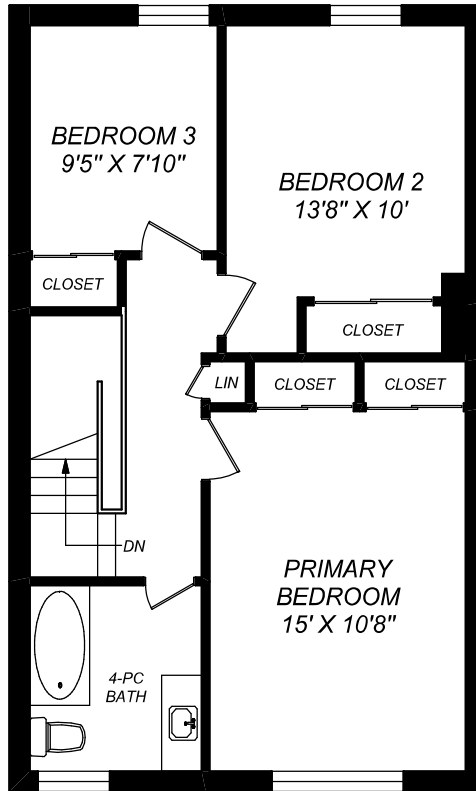

95 WELDRICK ROAD EAST - TH30

truPlan

416 573 2096

E & O.E.

Floor plan may not be 100% accurate.

MAIN FLOOR
657 SQUARE FEET
(CEILING HEIGHT : 8'-0")

SECOND FLOOR
644 SQUARE FEET
(CEILING HEIGHT : 8'-0")

GROUND LEVEL
288 SQUARE FEET
(CEILING HEIGHT : 7'-4")

LOWER LEVEL
116 SQUARE FEET