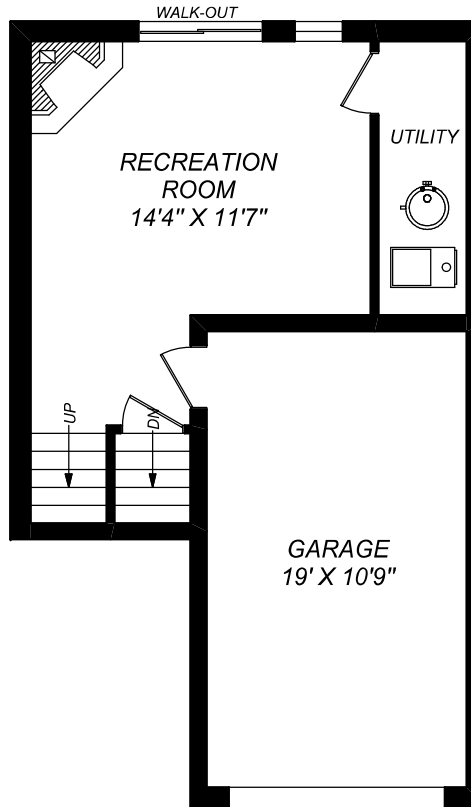

95 WELDRICK ROAD EAST - TH30

truPlan

416 573 2096

E & O.E.

Floor plan may not be 100% accurate.

MAIN FLOOR
657 SQUARE FEET
(CEILING HEIGHT : 8'-0")

SECOND FLOOR
644 SQUARE FEET
(CEILING HEIGHT : 8'-0")

GROUND LEVEL
288 SQUARE FEET
(CEILING HEIGHT : 7'-4")

LOWER LEVEL
116 SQUARE FEET