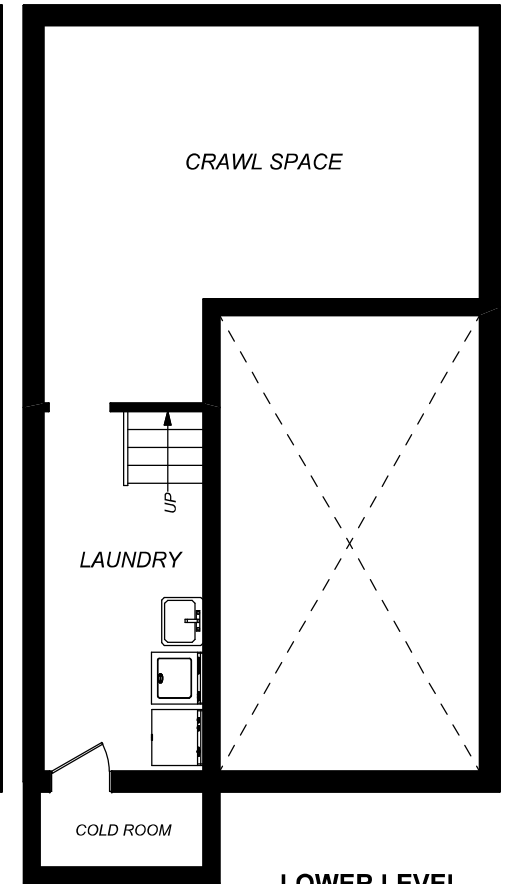

95 WELDRICK ROAD EAST - TH30

truPlan

416 573 2096

E & O.E.

Floor plan may not be 100% accurate.

MAIN FLOOR
657 SQUARE FEET
(CEILING HEIGHT : 8'-0")

SECOND FLOOR
644 SQUARE FEET
(CEILING HEIGHT : 8'-0")

GROUND LEVEL
288 SQUARE FEET
(CEILING HEIGHT : 7'-4")

LOWER LEVEL
116 SQUARE FEET