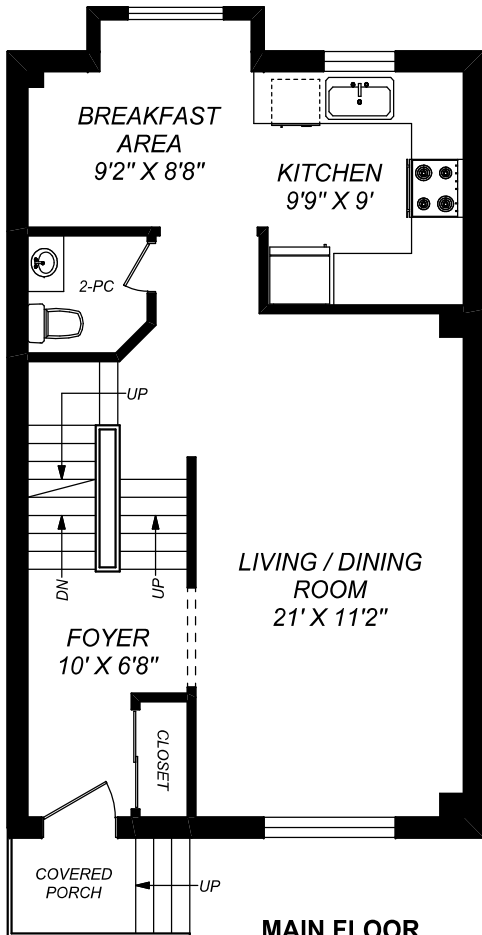

95 WELDRICK ROAD EAST - TH30

truPlan

416 573 2096

E & O.E.

Floor plan may not be 100% accurate.

MAIN FLOOR
657 SQUARE FEET
(CEILING HEIGHT : 8'-0")

SECOND FLOOR
644 SQUARE FEET
(CEILING HEIGHT : 8'-0")

GROUND LEVEL
288 SQUARE FEET
(CEILING HEIGHT : 7'-4")

LOWER LEVEL
116 SQUARE FEET