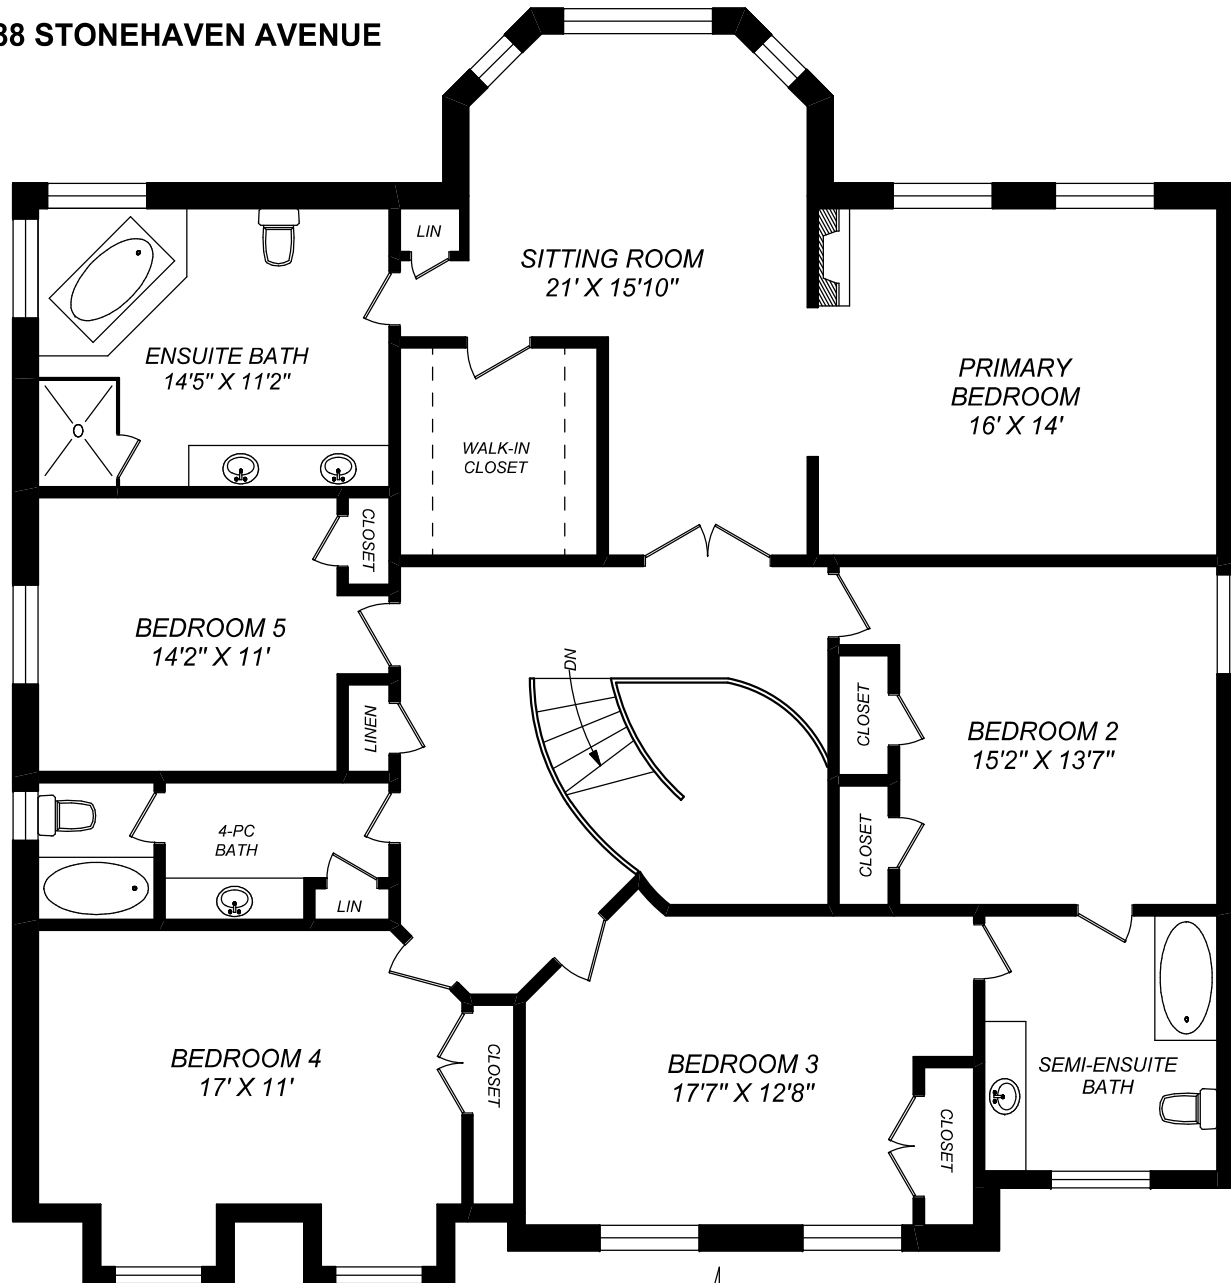

1088 STONEHAVEN AVENUE

SECOND FLOOR
2185 SQUARE FEET
(CEILING HEIGHT : 8'-0")

FEET

416 573 2096

E & O.E.

Floor plan may not be 100% accurate.