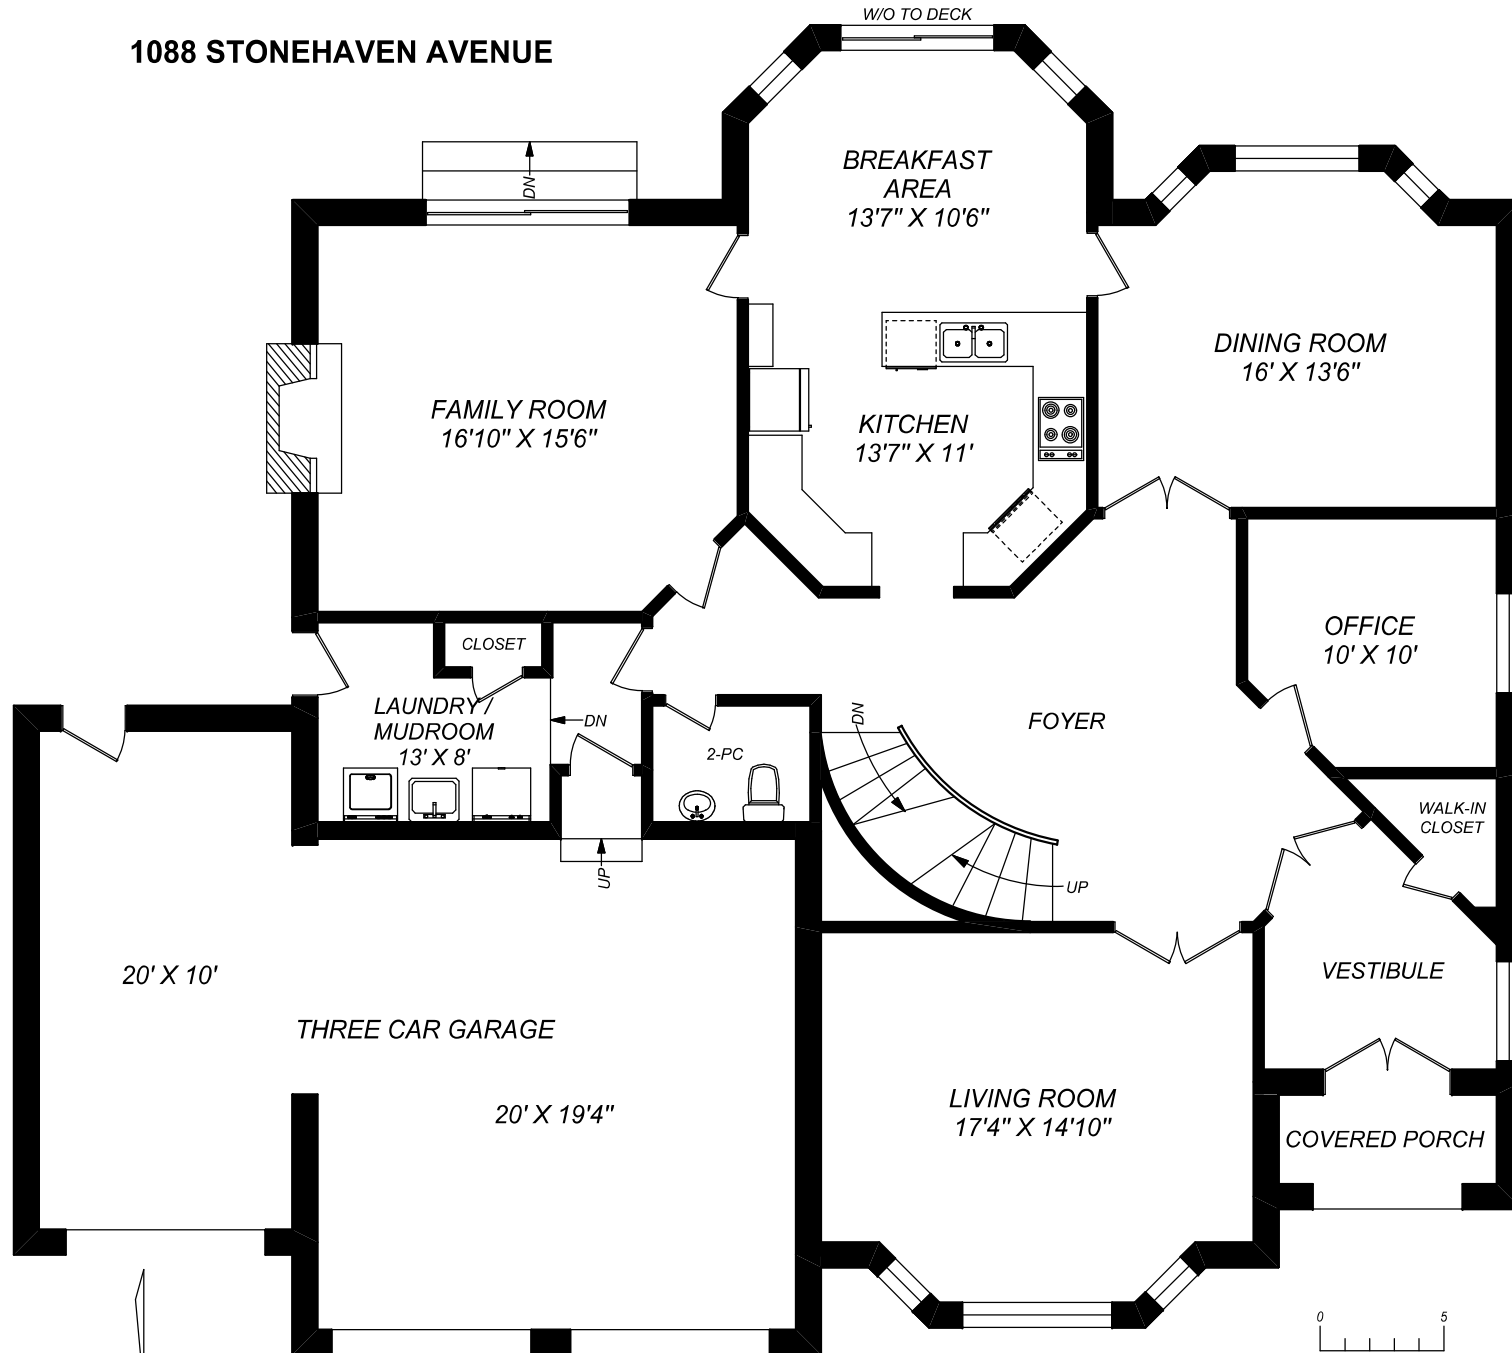

1088 STONEHAVEN AVENUE

MAIN FLOOR
1832 SQUARE FEET
(CEILING HEIGHT : 9'-0")

0 5
FEET
truPlan
416 573 2096
E & O.E.
Floor plan may not be 100% accurate.