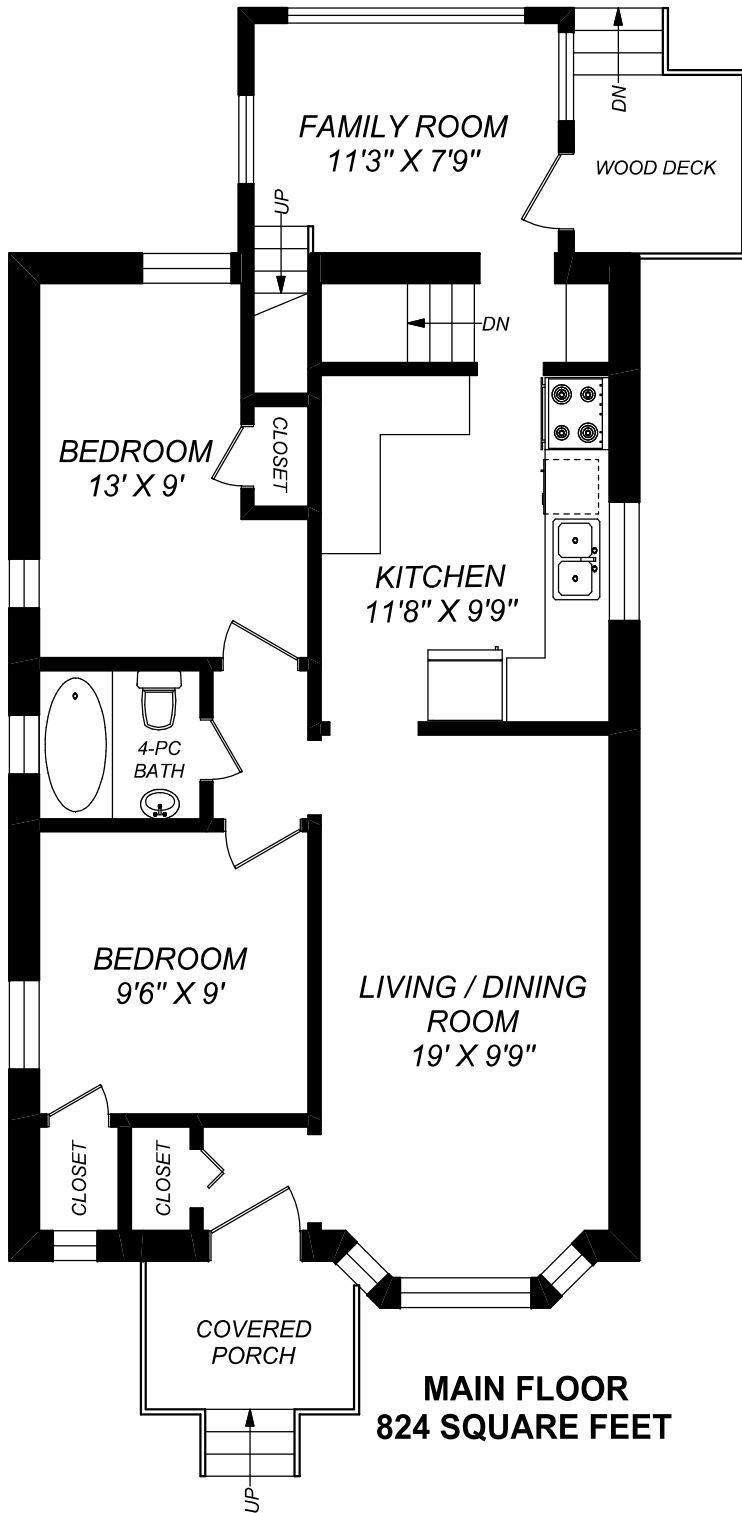

1113 GREENWOOD AVENUE

truPlan

416 573 2096

E & O.E.

Floor plan may not be 100% accurate.

LOFT

LOWER LEVEL
737 SQUARE FEET