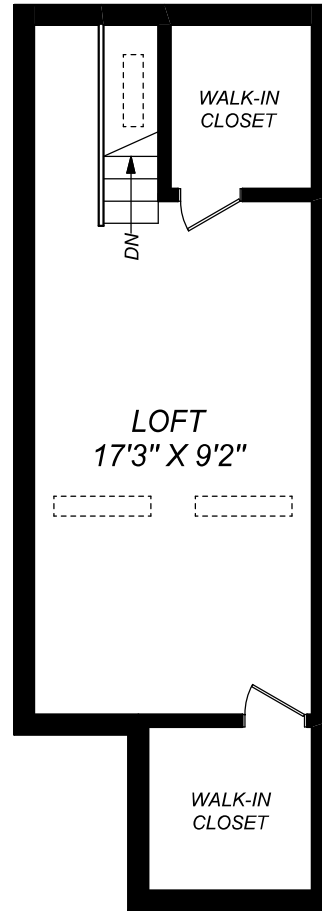

1113 GREENWOOD AVENUE

truPlan

416 573 2096

E & O.E.

Floor plan may not be 100% accurate.

LOFT

LOWER LEVEL
737 SQUARE FEET