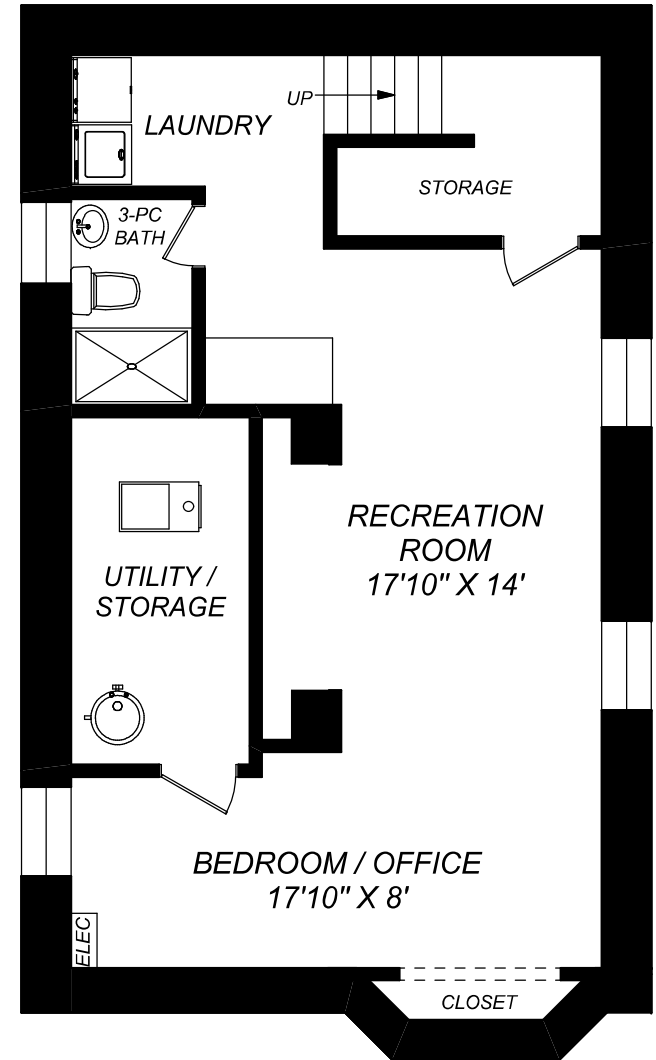

1113 GREENWOOD AVENUE

truPlan

416 573 2096

E & O.E.

Floor plan may not be 100% accurate.

LOFT

LOWER LEVEL
737 SQUARE FEET